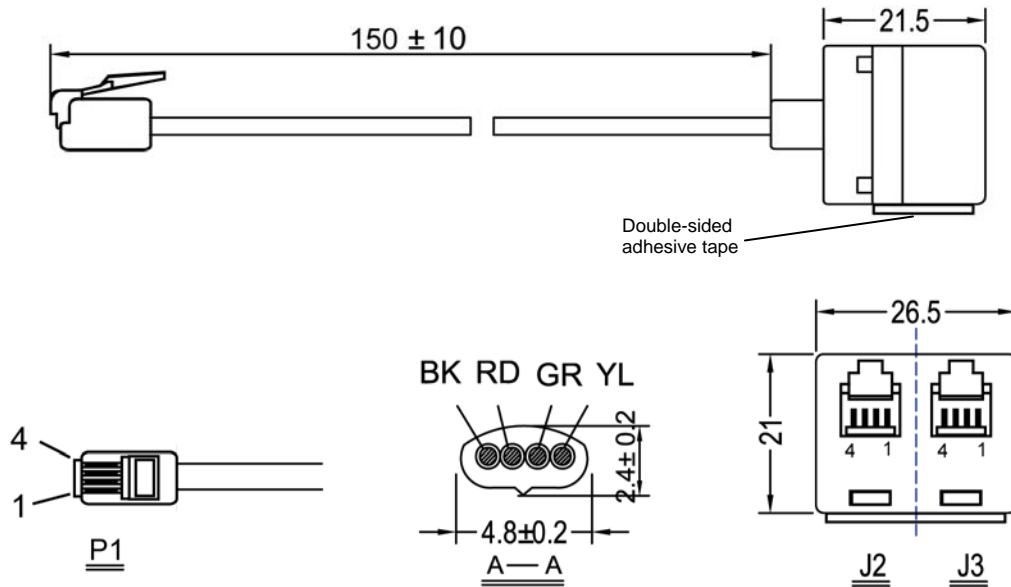

Product Drawing

Wiring Connection

P1	Color	J2	J3
1	BK	1	1
2	RD	2	2
3	GR	3	3
4	YL	4	4

Specifications

Conductors : 8 x 7/0.12mm² copper
 Cable sheath : PVC jacket 2.4 x 4.8mm
 J1 : 4P4C modular plug
 J2 & J3 : 4P4C modular socket
 Material: Contacts : Gold Plated
 Socket Casing : ABS
 Color: : Black (P2344) Ivory (P2345)