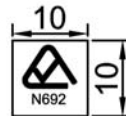

Product Drawing

Wiring Connection

P1	Color	J2	J3
1	BK	1	1
2	RD	2	2
3	GR	3	3
4	YL	4	4

Specifications

Conductors : 8 x 7/0.12mm² copper
 Cable sheath : PVC jacket 2.4 x 4.8mm
 J1 : 4P4C modular plug
 J2 & J3 : 4P4C modular socket
 Material: Contacts : Gold Plated
 Socket Casing : ABS
 Color: : Black (P2344) Ivory (P2345)