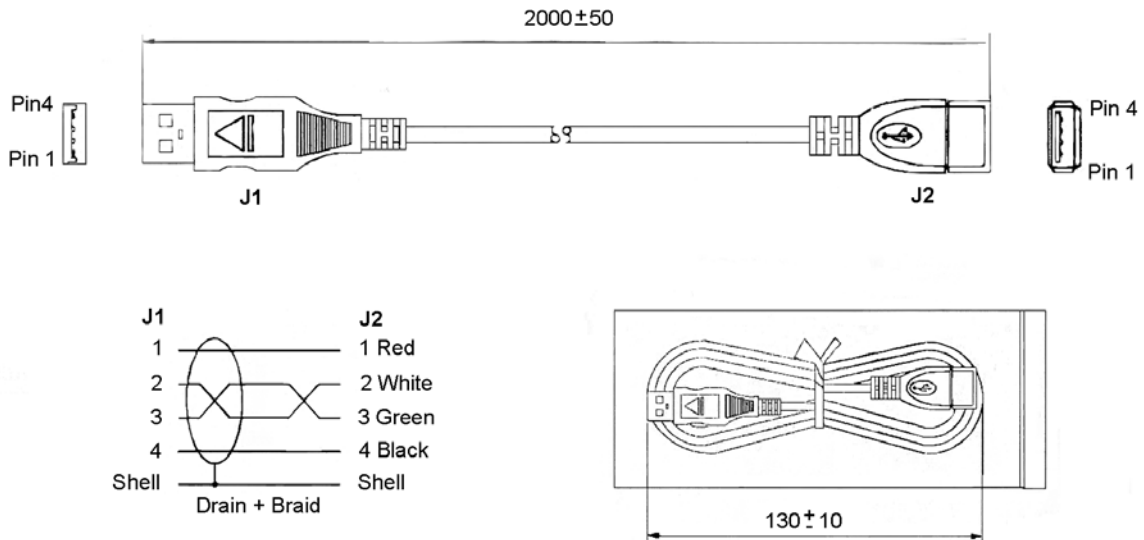

**Cat # W2712 USB Extension Cord**

<b>Signal conductors</b>	: 2 conductors of 28AWG (twisted pair)
<b>Power conductors</b>	: 2 conductors of 24AWG
<b>Shield /Drain</b>	: Aluminum drain wire and braid
<b>Cable Type</b>	: UL2725 Full-speed USB 2.0. O/D 4.5mm
<b>Connectors</b>	: J1 USB-A Male (Plug) J2 USB-A Female (Receptacle)