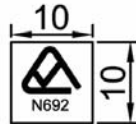

**Product Drawing**

Wiring Connection

J1	Color	J2	J3
2	BK	3	
3	RD		3
4	GR		4
5	YL	4	

**Specifications**

Conductors : 4 x 7/0.12mm<sup>2</sup> copper  
 Cable sheath : PVC jacket 2.4 x 4.8mm  
 J1 : 6P4C modular plug  
 J2 & J3 : 6P2C modular socket  
 Material: Contacts : Gold Plated  
           Socket Casing : ABS  
 Color: : Ivory