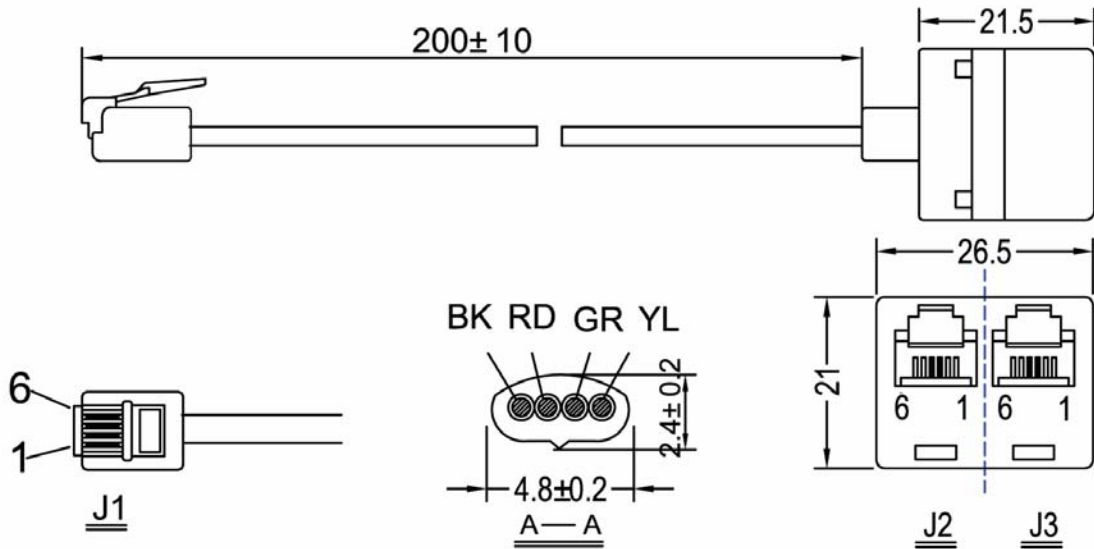

**Product Drawing**

Wiring Connection

J1	Color	J2	J3
2	BK	3	
3	RD		3
4	GR		4
5	YL	4	

**Specifications**

Conductors : 4 x 7/0.12mm<sup>2</sup> copper  
 Cable sheath : PVC jacket 2.4 x 4.8mm  
 J1 : 6P4C modular plug  
 J2 & J3 : 6P2C modular socket  
 Material: Contacts : Gold Plated  
           Socket Casing : ABS  
 Color: : Ivory