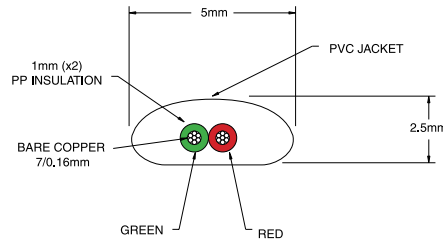

2 Conductor