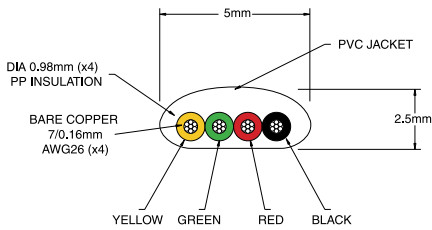

## Flat Line Cord

General purpose flat telephone line cord suitable for termination to modular plugs. 7/0.16mm<sup>2</sup> stranded copper conductors. UL type 20251. Available in various colors and reel sizes.

## 4 Conductor

CAT #	COLOR	REEL SIZE
Y9206	Ash	100 Metre
Y9211	Black	100 Metre
Y9255	Green	100 Metre
Y9201	Ivory	100 Metre
Y9271	Light Grey	100 Metre
Y9251	Pink	100 Metre
Y9257	Red	100 Metre
Y9253	Yellow	100 Metre
Y9205	Ash	500 Metre
Y9210	Black	500 Metre
Y9254	Green	500 Metre
Y9200	Ivory	500 Metre
Y9270	Light Grey	500 Metre
Y9250	Pink	500 Metre
Y9256	Red	500 Metre
Y9235	White	500 Metre
Y9252	Yellow	500 Metre